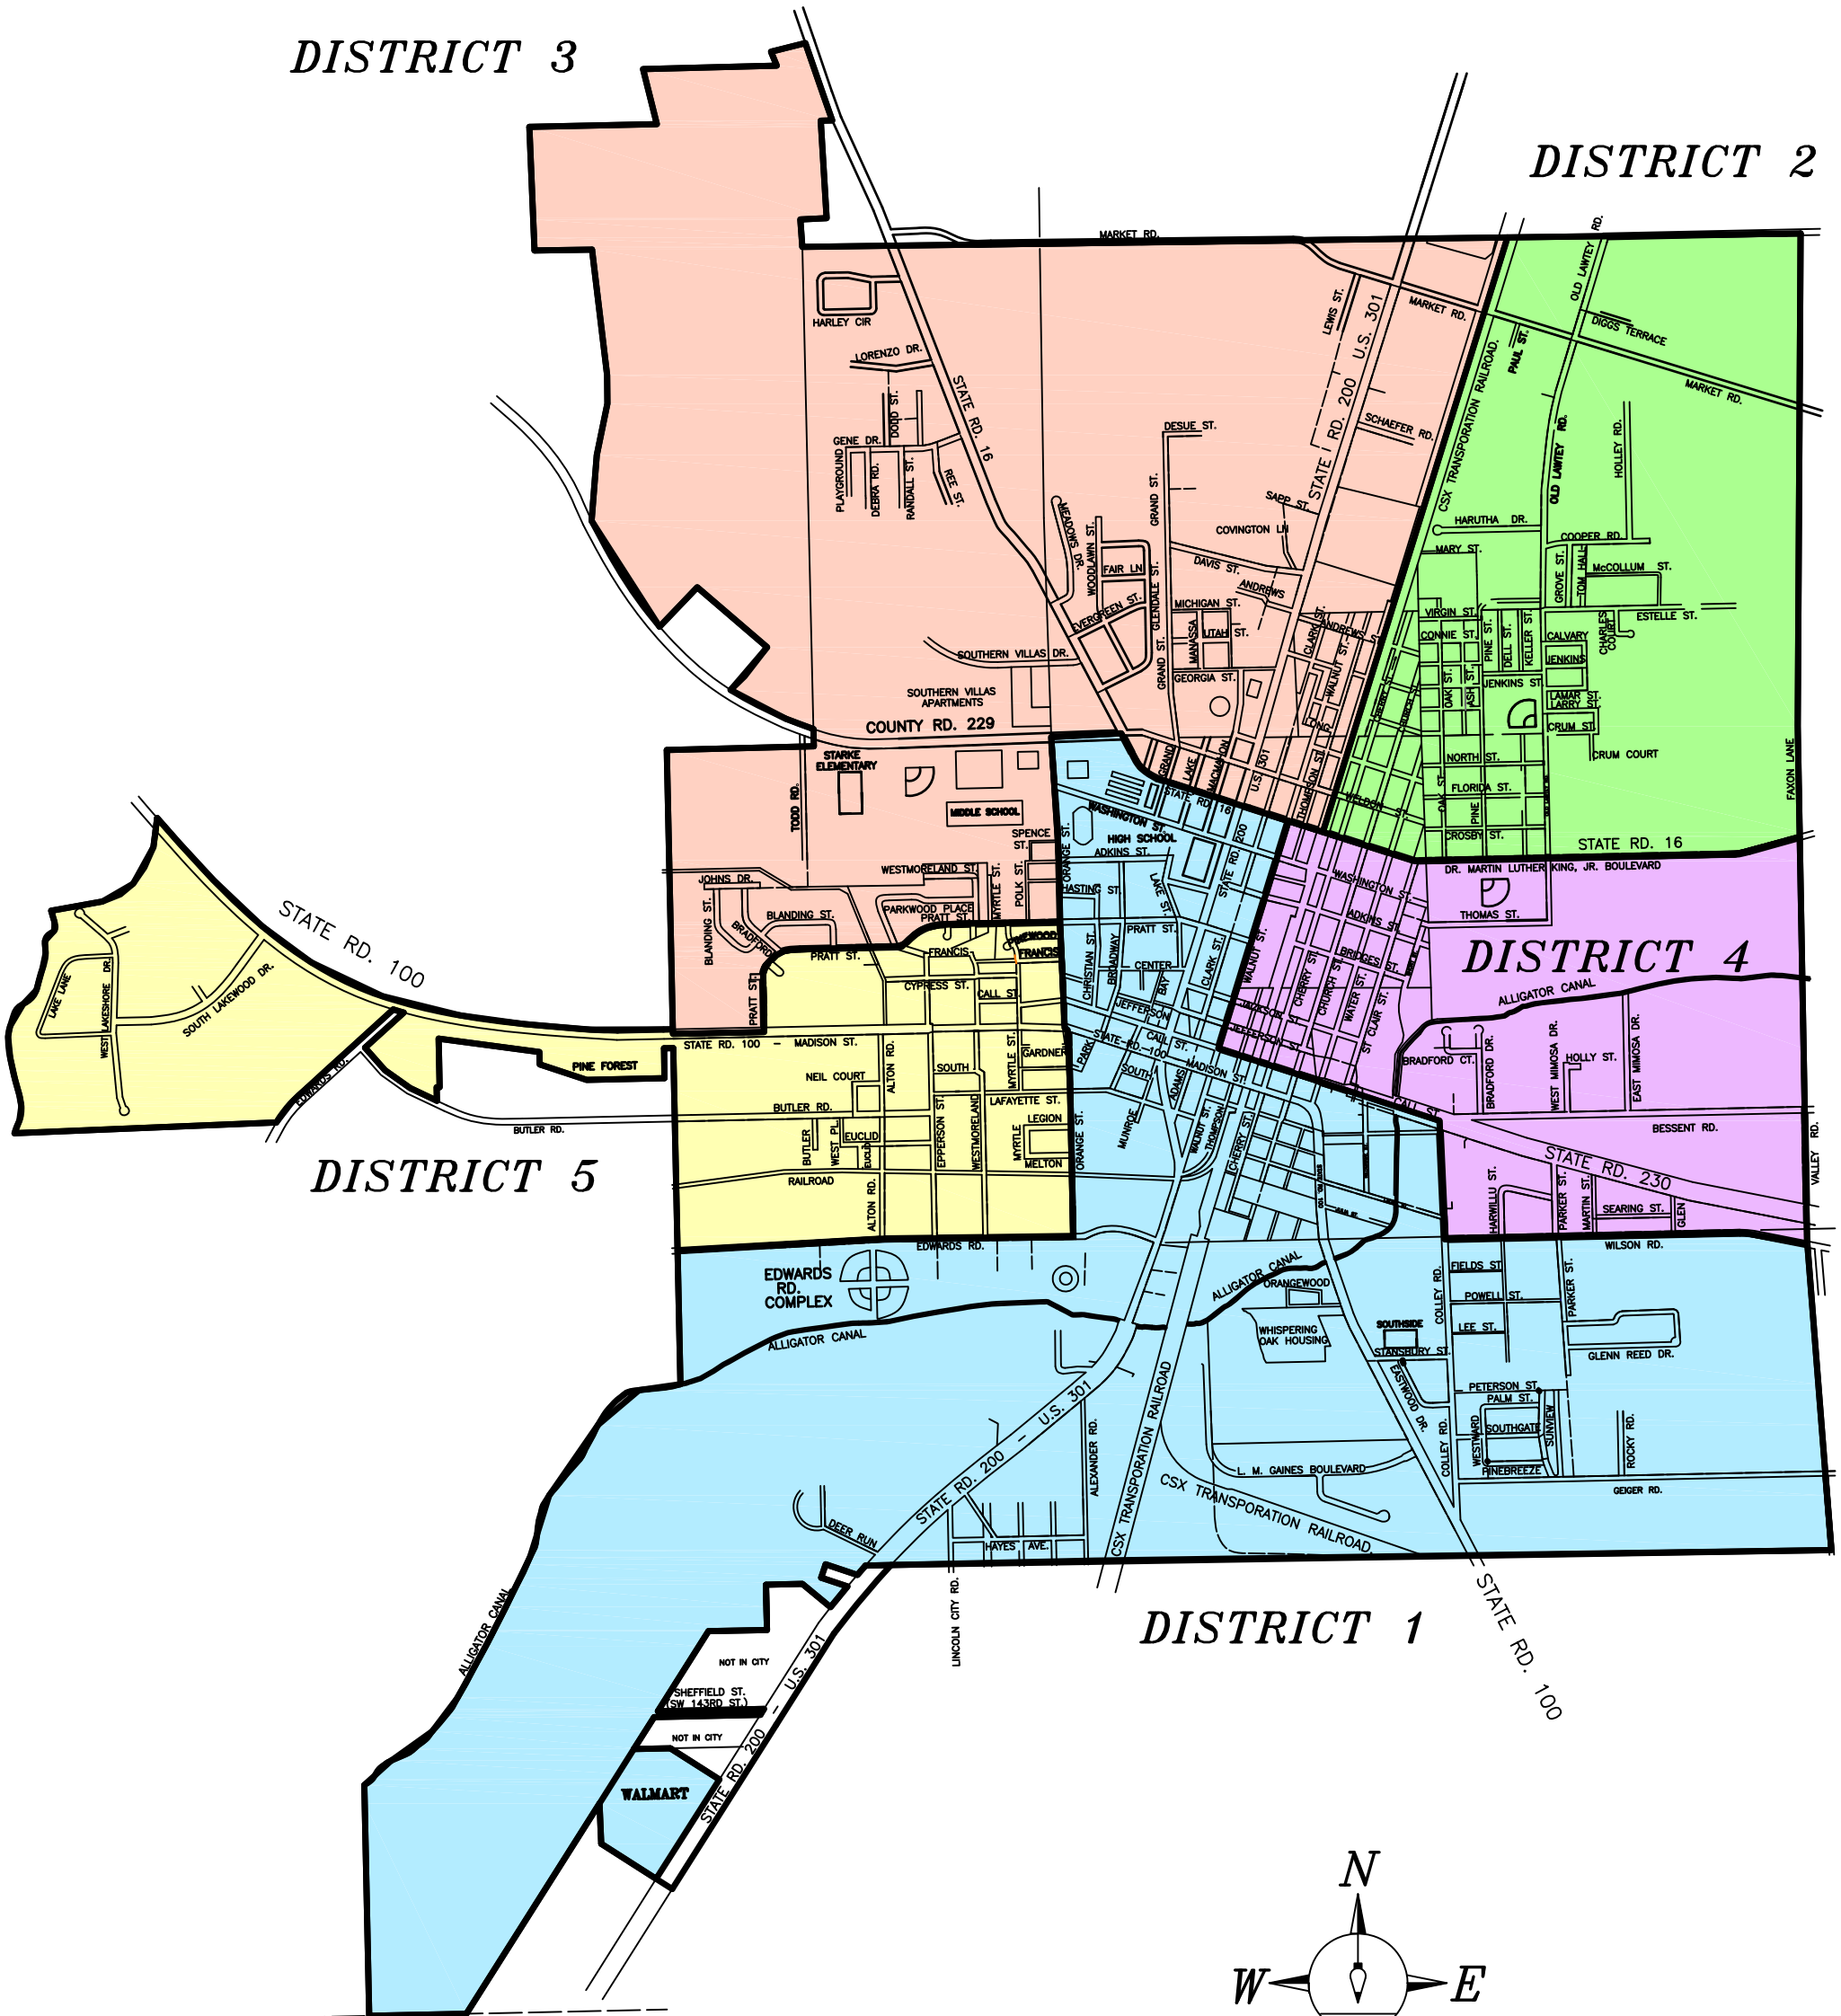

THE CITY OF STARKE BRADFORD COUNTY, FLORIDA 2016

COMPILED FROM PUBLIC RECORDS AND OTHER AVAILABLE DATA
BY PATRICK B. WELCH & ASSOCIATES, INC.

DISTRICT 3

DISTRICT 2

DISTRICT 4

DISTRICT 5

DISTRICT 1