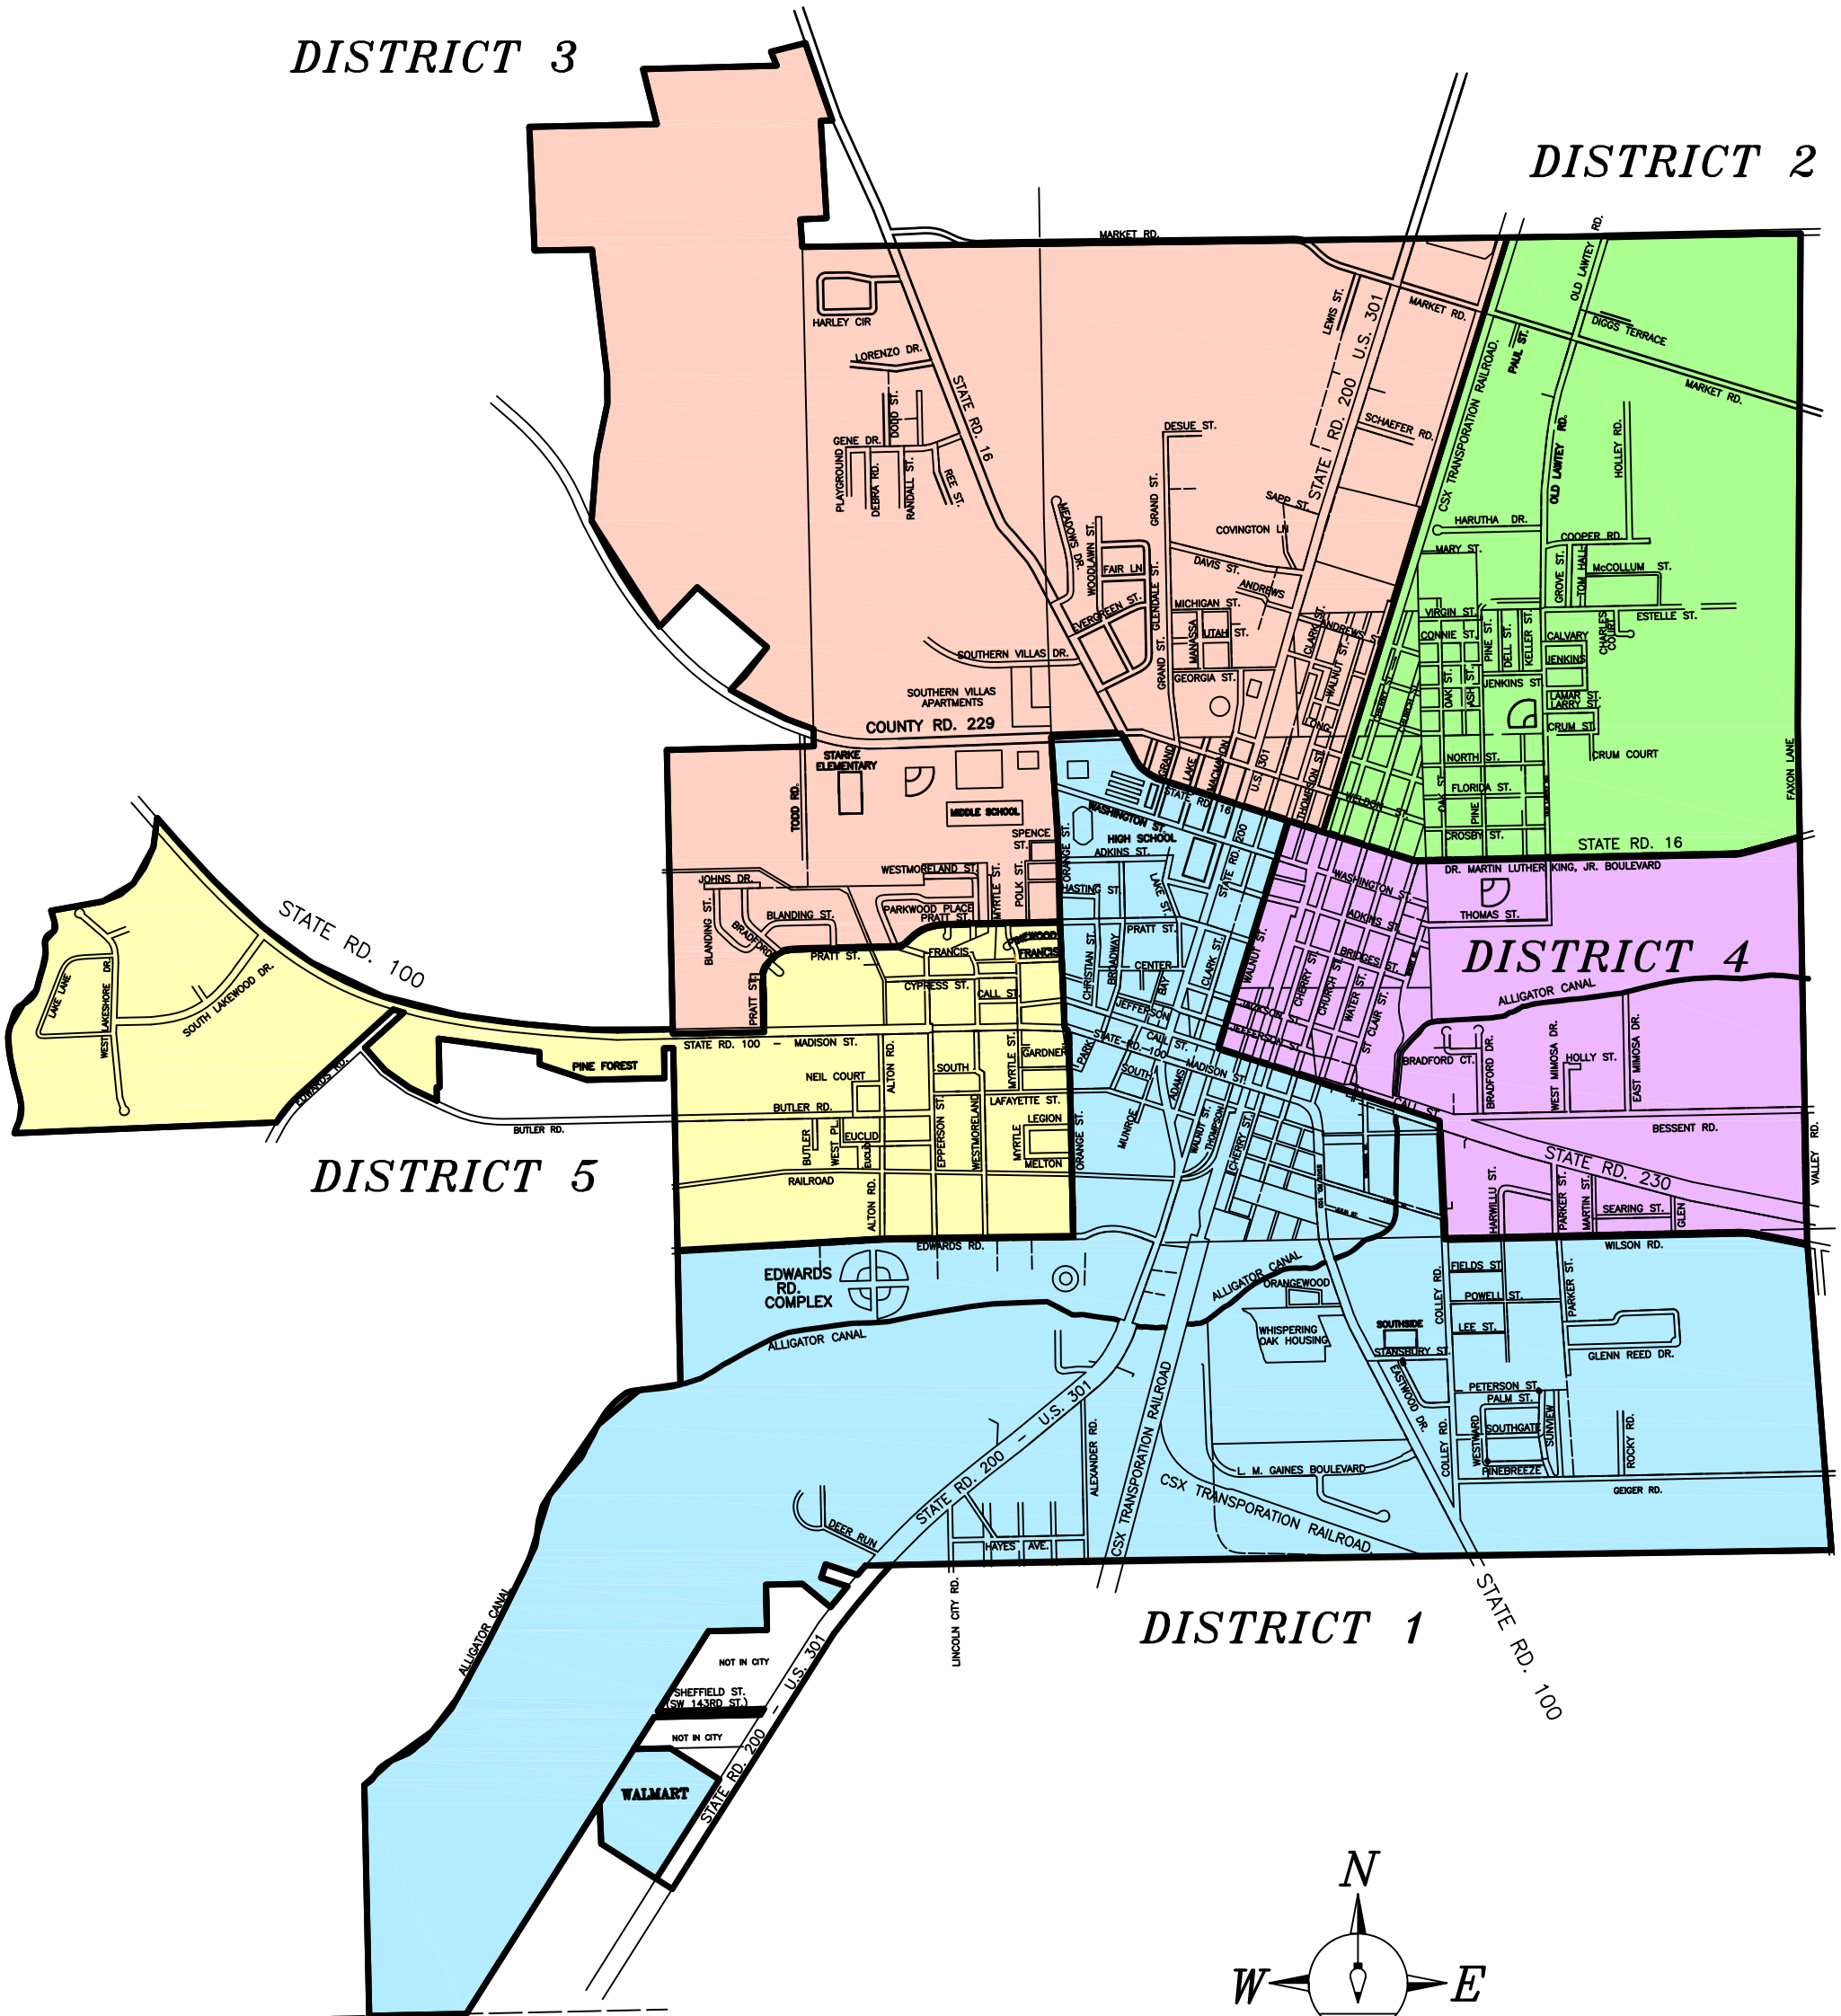

# THE CITY OF STARKE BRADFORD COUNTY, FLORIDA 2016

COMPILED FROM PUBLIC RECORDS AND OTHER AVAILABLE DATA  
BY PATRICK B. WELCH & ASSOCIATES, INC.

*DISTRICT 3*

*DISTRICT 2*

*DISTRICT 5*

*DISTRICT 4*

*DISTRICT 1*